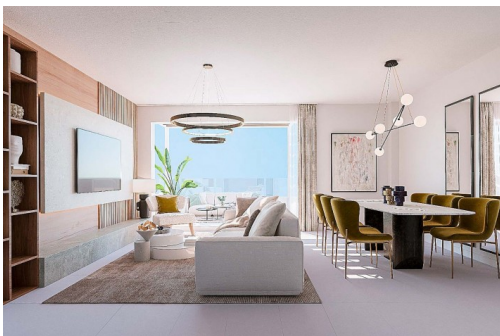

### KEY DETAILS

ARCHITECT:	SOB Arquitectos	TYPE:	Apartments
LOCATION:	Benalmadena	UNITS:	51
AREA:	Benalmadena	BEDS:	2, 3
STATUS:	Under construction	PRICES:	€407,000–€819,000

## FULL DESCRIPTION

This residential complex is an exclusive private development located in a privileged location in Benalmádena. Thanks to its elevated location, all homes will enjoy incredible panoramic views of the sea and the coast. The terraced layout of Mane Residences overlooking the Mediterranean Sea means that each and every one of the 49 apartments and 2 townhouses enjoys bright rooms thanks to natural light.