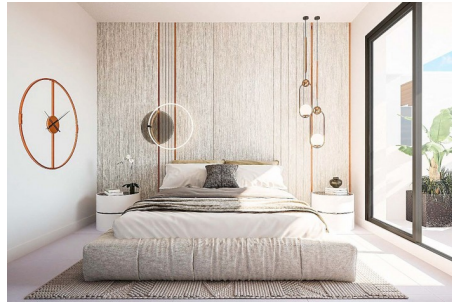

Contemporary Designed Apartments with Panoramic Sea Views

Benalmadena > Benalmadena

Under construction • Apartments

KEY DETAILS

ARCHITECT:	SOB Arquitectos	TYPE:	Apartments
LOCATION:	Benalmadena	UNITS:	51
AREA:	Benalmadena	BEDS:	2, 3
STATUS:	Under construction	PRICES:	€407,000–€819,000

FULL DESCRIPTION

This residential complex is an exclusive private development located in a privileged location in Benalmádena. Thanks to its elevated location, all homes will enjoy incredible panoramic views of the sea and the coast. The terraced layout of Mane Residences overlooking the Mediterranean Sea means that each and every one of the 49 apartments and 2 townhouses enjoys bright rooms thanks to natural light.