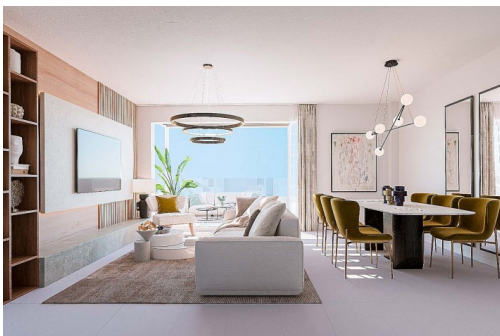

Contemporary Designed Apartments with Panoramic Sea Views

Benalmadena > Benalmadena

Under construction • Apartments

KEY DETAILS

ARCHITECT:	SOB Arquitectos	TYPE:	Apartments
LOCATION:	Benalmadena	UNITS:	51
AREA:	Benalmadena	BEDS:	2, 3
STATUS:	Under construction	PRICES:	€407,000–€819,000

FULL DESCRIPTION

This residential complex is an exclusive private development located in a privileged location in Benalmádena. Thanks to its elevated location, all homes will enjoy incredible panoramic views of the sea and the coast. The terraced layout of Mane Residences overlooking the Mediterranean Sea means that each and every one of the 49 apartments and 2 townhouses enjoys bright rooms thanks to natural light.