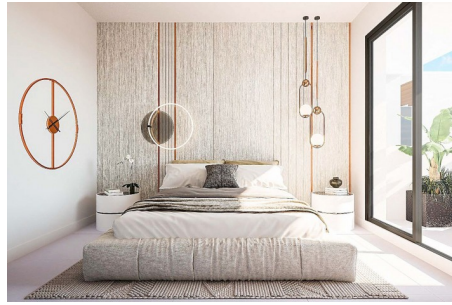

### KEY DETAILS

ARCHITECT:	SOB Arquitectos	TYPE:	Apartments
LOCATION:	Benalmadena	UNITS:	51
AREA:	Benalmadena	BEDS:	2, 3
STATUS:	Under construction	PRICES:	€407,000–€819,000

## FULL DESCRIPTION

This residential complex is an exclusive private development located in a privileged location in Benalmádena. Thanks to its elevated location, all homes will enjoy incredible panoramic views of the sea and the coast. The terraced layout of Mane Residences overlooking the Mediterranean Sea means that each and every one of the 49 apartments and 2 townhouses enjoys bright rooms thanks to natural light.