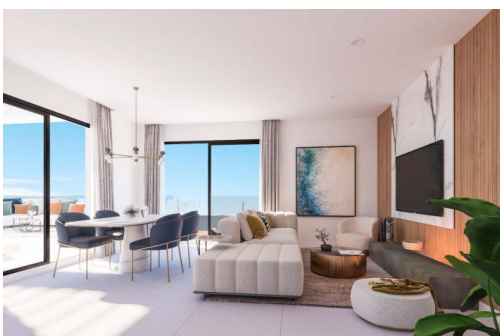

### KEY DETAILS

ARCHITECT:	SOB Arquitectos	TYPE:	Apartments
LOCATION:	Benalmadena	UNITS:	51
AREA:	Benalmadena	BEDS:	2, 3
STATUS:	Under construction	PRICES:	€407,000–€819,000

## FULL DESCRIPTION

This residential complex is an exclusive private development located in a privileged location in Benalmádena. Thanks to its elevated location, all homes will enjoy incredible panoramic views of the sea and the coast. The terraced layout of Mane Residences overlooking the Mediterranean Sea means that each and every one of the 49 apartments and 2 townhouses enjoys bright rooms thanks to natural light.