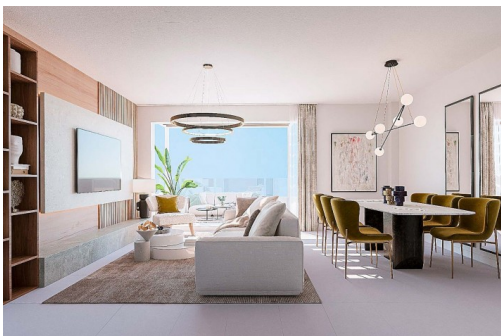

Contemporary Designed Apartments with Panoramic Sea Views

Benalmadena > Benalmadena

Under construction • Apartments

KEY DETAILS

ARCHITECT:	SOB Arquitectos	TYPE:	Apartments
LOCATION:	Benalmadena	UNITS:	51
AREA:	Benalmadena	BEDS:	2, 3
STATUS:	Under construction	PRICES:	€407,000–€819,000

FULL DESCRIPTION

This residential complex is an exclusive private development located in a privileged location in Benalmádena. Thanks to its elevated location, all homes will enjoy incredible panoramic views of the sea and the coast. The terraced layout of Mane Residences overlooking the Mediterranean Sea means that each and every one of the 49 apartments and 2 townhouses enjoys bright rooms thanks to natural light.