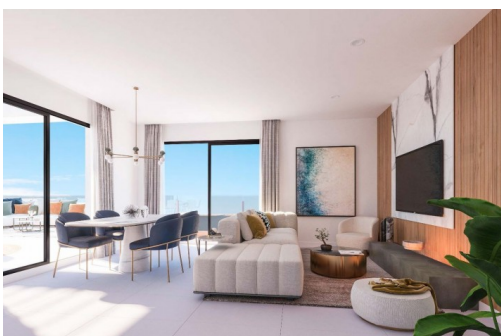

Contemporary Designed Apartments with Panoramic Sea Views

Benalmadena > Benalmadena

Under construction • Apartments

KEY DETAILS

ARCHITECT:	SOB Arquitectos	TYPE:	Apartments
LOCATION:	Benalmadena	UNITS:	51
AREA:	Benalmadena	BEDS:	2, 3
STATUS:	Under construction	PRICES:	€407,000–€819,000

FULL DESCRIPTION

This residential complex is an exclusive private development located in a privileged location in Benalmádena. Thanks to its elevated location, all homes will enjoy incredible panoramic views of the sea and the coast. The terraced layout of Mane Residences overlooking the Mediterranean Sea means that each and every one of the 49 apartments and 2 townhouses enjoys bright rooms thanks to natural light.