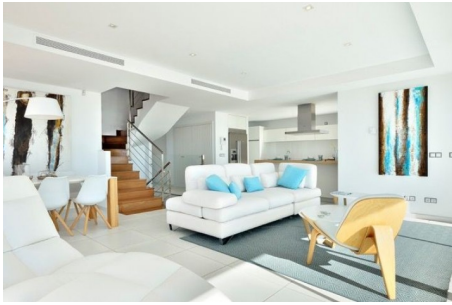

Residencial Villa Complex with Panoramic Sea Views

Benalmadena > Benalmadena

Completed • Villas

KEY DETAILS

ARCHITECT:	Enrique Mellado	TYPE:	Villas
LOCATION:	Benalmadena	UNITS:	32
AREA:	Benalmadena	BEDS:	4
STATUS:	Completed	PRICES:	€620,000–€885,000

FULL DESCRIPTION

In the heart of a real oasis of peace and comfort, within the natural park of Torremuelle and with privileged views to the Mediterranean Sea and its coast, Big Blue Exclusive Villas welcomes you to a brand new meaning of understanding life.

A concept where the highest construction qualities merge with the maximum functionality of its design, creating spacious villas, full of light and life.

Comfort and relax in one of the most exclusive areas on Costa del Sol, ideally connected to the best transportation, gastronomy, and leisure options.

Exclusivity, location, and feelings come together in a new place to call home.

Wake up everyday in the location where dreams are born.

[Read more online...](#)