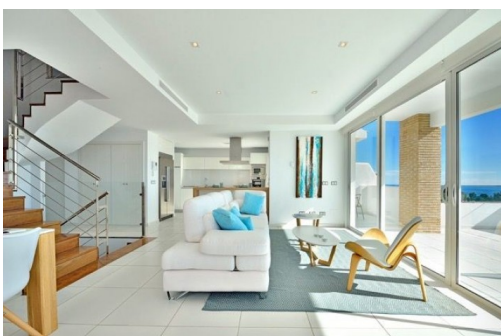

Residencial Villa Complex with Panoramic Sea Views

Benalmadena > Benalmadena

Completed • Villas

KEY DETAILS

ARCHITECT:	Enrique Mellado	TYPE:	Villas
LOCATION:	Benalmadena	UNITS:	32
AREA:	Benalmadena	BEDS:	4
STATUS:	Completed	PRICES:	€620,000–€885,000

FULL DESCRIPTION

In the heart of a real oasis of peace and comfort, within the natural park of Torremuelle and with privileged views to the Mediterranean Sea and its coast, Big Blue Exclusive Villas welcomes you to a brand new meaning of understanding life.

A concept where the highest construction qualities merge with the maximum functionality of its design, creating spacious villas, full of light and life.

Comfort and relax in one of the most exclusive areas on Costa del Sol, ideally connected to the best transportation, gastronomy, and leisure options.