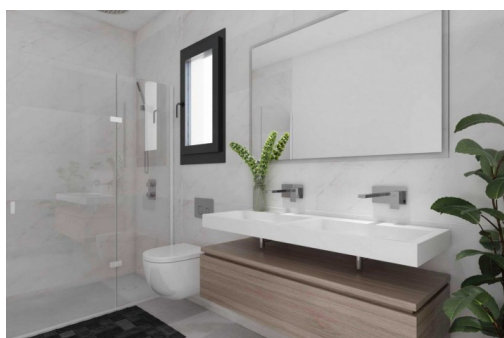

Benahavis Off Plan Contemporary Style Apartments & Penthouses

Benahavis > Benahavis Town

Pre-launch • Apartments

INTRODUCTION

Benahavis Off Plan Contemporary Style Apartments & Penthouses [Read more online...](#)

KEY DETAILS

ARCHITECT:	HCP Arquitectos	TYPE:	Apartments
LOCATION:	Benahavis	UNITS:	45
AREA:	Benahavis Town	BEDS:	2, 3, 4
STATUS:	Pre-launch	PRICES:	€269,500–€658,000