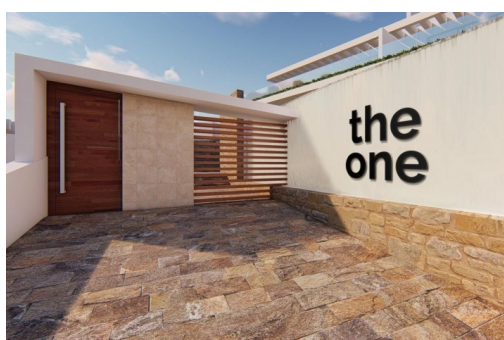

Boutique-Style Private Development

Benalmadena > Benalmadena

Pre-launch • Apartments

INTRODUCTION

A boutique-style residential project of only 20 spacious and bright garden-apartments and penthouses, all featuring spectacular sea views. Nestled in a beautiful valley overlooking the Mediterranean, the one offers a perfect mixture of Costa del Sol beach life and the tranquillity of an exclusive residential estate. The signature characteristics of... [Read more online...](#)

KEY DETAILS

ARCHITECT:	Innovazione	TYPE:	Apartments
LOCATION:	Benalmadena	UNITS:	20
AREA:	Benalmadena	BEDS:	3
STATUS:	Pre-launch	PRICES:	€525,000–€745,000