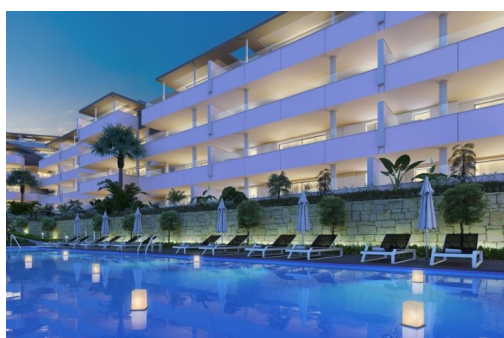

Benahavis Unique Residential Development

Benahavis > Benahavis Town

Under construction • Apartments

INTRODUCTION

Botanic is a unique residential development, created in accordance with the criteria of sustainability, ecology and bioclimatic architecture. The buildings constructed on different ground levels optimise the views and provide an exceptional panorama of the surrounding area. The gardened areas are a major part of the design, respecting the variety o... [Read more online...](#)

KEY DETAILS

ARCHITECT:	D. Pablo Liev	TYPE:	Apartments
LOCATION:	Benahavis	UNITS:	92
AREA:	Benahavis Town	BEDS:	3
STATUS:	Under construction	PRICES:	€355,000–€755,000