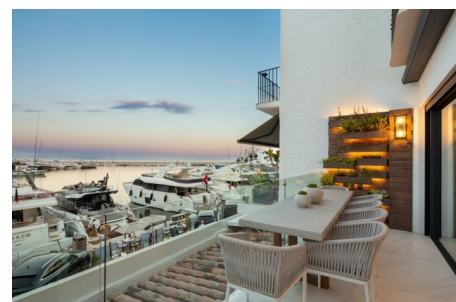

Puerto Banus Marina Sleek Contemporary Apartment

€2,950,000

3 Bed • 3 Bath • 121 m² Built • 21 m² Terraces • 0 m² Plot

DESCRIPTION

A sleek contemporary apartment located within the famous Puerto Banus Marina, showcasing jetliner panoramic views to the Mediterranean Sea and harbour. Experience luxurious coastal living in Puerto Banus, with endless designer stores, avant-garde restaurants and luxury leisure activities to enjoy under the spectacular Marbella climate. Recently renovated with the highest qualities and complemented with refined contemporary design, each division has been maximised to its full potential and ensures that the distinguishable features are the magnificent panoramic sea and port views. Throughout the property discover top-of-the-line features such as an open plan living with almond wood panelling incorporated LED lighting, leading directly to the exterior terrace with frontline views towards the port, a sleek fitted kitchen complete with top-level Gaggenau appliances and 3 opulent bedrooms, each with their own en-suite bathrooms. Discover a lavish apartment with all the best Marbella has to offer at your fingertips.