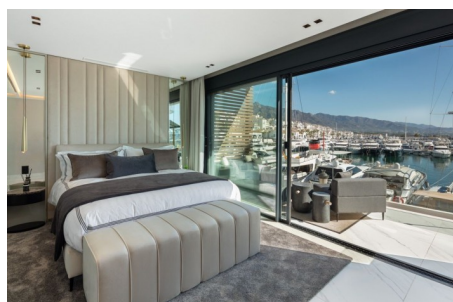

Puerto Banus Marina Sleek Contemporary Apartment

€2,950,000

3 Bed • 3 Bath • 121 m² Built • 21 m² Terraces • 0 m² Plot

DESCRIPTION

A sleek contemporary apartment located within the famous Puerto Banus Marina, showcasing jetliner panoramic views to the Mediterranean Sea and harbour. Experience luxurious coastal living in Puerto Banus, with endless designer stores, avant-garde restaurants and luxury leisure activities to enjoy under the spectacular Marbella climate. Recently renovated with the highest qualities and complemented with refined contemporary design, each division has been maximised to its full potential and ensures that the distinguishable features are the magnificent panoramic sea and port views. Throughout the property discover top-of-the-line features such as an open plan living with almond wood panelling incorporated LED lighting, leading directly to the exterior terrace with frontline views towards the port, a sleek fitted kitchen complete with top-level Gaggenau appliances and 3 opulent bedrooms, each with their own en-suite bathrooms. Discover a lavish apartment with all the best Marbella has to offer at your fingertips.