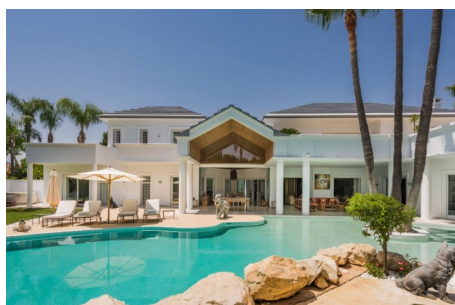

Character Villa Walking Distance to the Beach

€3,400,000

6 Bed • 6 Bath • 916 m² Built • 115 m² Terraces • 2022 m² Plot

INTRODUCTION

Truly a marvel of a villa in the famous Guadalmina Baja area, once the most luxurious area in Marbella although perhaps overtaken these days by Sierra Blanca. It simply depends what you are looking for as Sierra Blanca offers views, and this incredible area offer proximity to the beach and the Mediterranean Sea! With 6 bedroom and 6 bathrooms, this Villa is perfect for all, with enough room for a large family, or simply lots of guest who come visit. Each room is kept in impeccable condition, staying loyal to the original Andalucian structure and character the villa holds dear. The garden and pool area are also the highlights designed to feel as though you are in a Japanese Garden! [Read more online...](#)